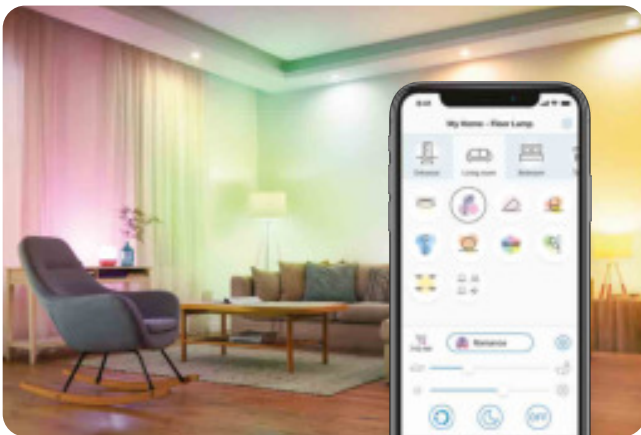

### Other important connected light features:

- Easy local and remote control of your lights
- Various light scenes to fit your application

Transform your own lighting into connected fixtures with WiZ Pro, drivers and bridge boxes or choose between a wide range of lamps to market under your own brand. Opt for reliable everyday connectivity that caters to the needs of all stakeholders with the WiZ platform.

### EASY COMMISSIONING

Complicated wiring is now a thing of the past. Save time with the WiZ Pro Setup app (available H1 2022) for direct effortless and wireless commissioning, even when on-site Wi-Fi is not installed yet.

### LOCAL WIRELESS CONTROL

Once you have the lights up and running, anyone can enjoy simple control via local accessories such as WiZ smart switches, remotes and sensors.

### APP CONTROL

Once the lighting installation is connected to Wi-Fi, end users can control the lights from anywhere with the WiZ app. Customize your lighting to fit your application or choose between a variety of pre-designed light modes for a rich experience.