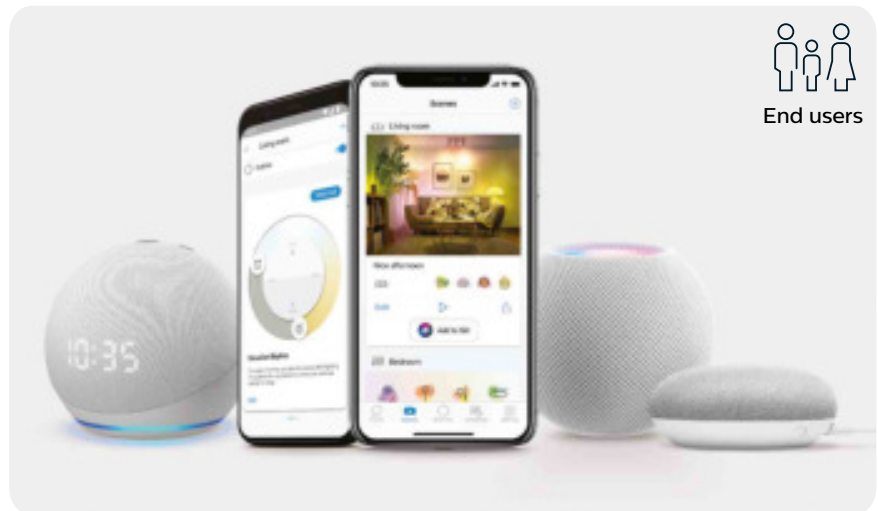

ENJOY FULL CONTROL WITH CLOUD CONNECTIVITY

WiZ APP

Be a lighting designer, mix and match light modes or enjoy pre-defined Scenes to create the perfect ambience — to enhance the shopping experience or to entertain clients and friends when they come and visit. Discover the special human-centric lighting feature — Circadian Rhythm — which offers a smooth transition from cool white early in the cycle to warm white later on.