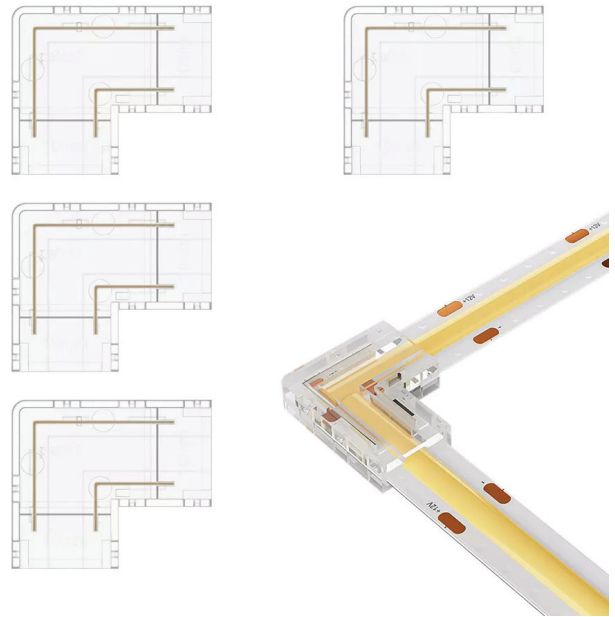

L-Shap Gapless Connector

● for FCOB LED Light Strip

PACKAGE: 4 PCS CONNECTORS

L-Shap Gapless Connector

● Please pay attention to align the **positive** and **negative** poles of the FCOB light strip