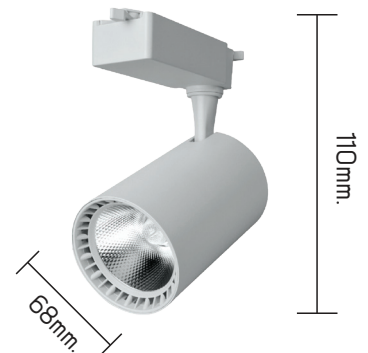

Light Distribution Curve