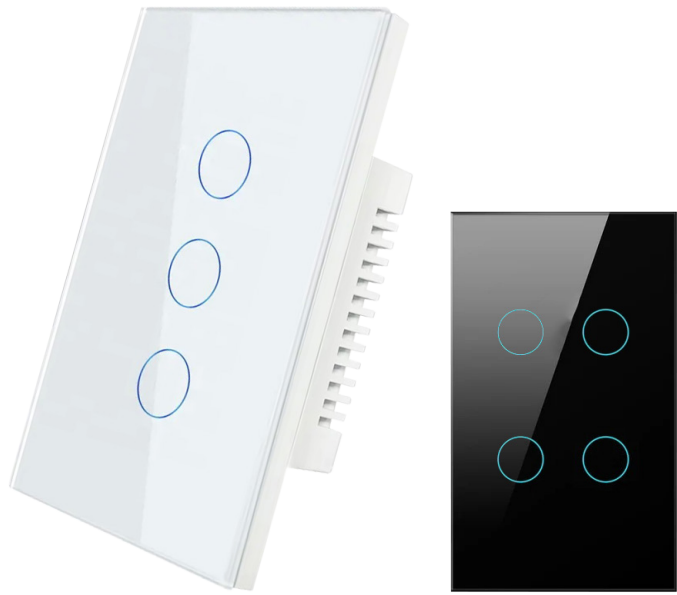

## SL-1,2,3,4gang-Zigbee

Switch gang Zigbee -US Size  
Color: WHITE, BLACK, GOLD, GREY

### Features

Max. Current	:	10A
Rated Voltage	:	220V-250V
Network	:	WiFi
Mechanical Life	:	100,000 times
WIFI	:	Yes
Product name	:	Touch Switch
Color	:	Black / White
Application	:	Smart Life
Function	:	Touch Panel Light Wall Switch
Material	:	ABS+PC
Certificate	:	RoHS
Type	:	Touch Wall Light Switch
Voice Control	:	Amazon Alexa Echo Google Home
size	:	13X10X8 cm
weight	:	0.250 kg

### Color

● Black ○ White