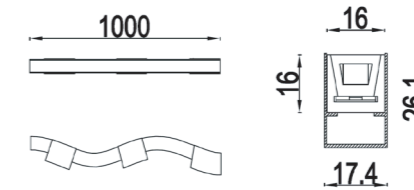

RAL9006 RAL9003

**Light Distribution Curve**

H (m)	E (lx)	D (m)
		120°
1	163	3.46
2	41	6.93
3	18	10.39
4	10	13.86
5	7	17.32

**Dimensions**

**Specifications**

Power Consumption	12W/m	12W/m	12W/m
Luminous Flux	480 lm @4000K		
Color Temperature	2700K/3000K/4000K/5000K/5700K/6500K	RGB	RGBW
Beam Angle (50%Imax)	120°		
Bend Direction	Horizontal		
LED Brand	CREE / NICHIA / OSRAM / LUMILEDS		
Input Voltage	DC24V		
Protection Class IEC	III		
Control	DMX/ ON-OFF		
Finish	White		
Housing	Milky Silicone		
IP Rating	IP65		
Packing	5m/Volume		
Mounting	Bending Buckle		
Operating Temperature	-35° C ~ 60° C (-22° F ~ 122° F)		
Storage Temperature	-40° C ~ 70° C (-40° F ~ 158° F)		
Lifespan	>50,000Hrs(Ta=35° C@L70)		
Certificate	CE / RoHS / EMC		

**Light Distribution Curve**

H (m)	E (lx)	D (m)
		120°
1	224	3.46
2	56	6.93
3	25	10.39
4	14	13.86
5	9	17.32

**Dimensions**

**Specifications**

Power Consumption	12W/m	12W/m	12W/m
Luminous Flux	660 lm @4000K		
Color Temperature	2700K/3000K/4000K/5000K/5700K/6500K	RGB	RGBW
Beam Angle (50%Imax)	120°		
Bend Direction	Vertical		
LED Brand	CREE / NICHIA / OSRAM / LUMILEDS		
Input Voltage	DC24V		
Protection Class IEC	III		
Control	DMX/ ON-OFF		
Finish	White		
Housing	Milky Silicone		
IP Rating	IP65		
Packing	5m/Volume		
Mounting	Bending Buckle		
Operating Temperature	-35° C ~ 60° C (-22° F ~ 122° F)		
Storage Temperature	-40° C ~ 70° C (-40° F ~ 158° F)		
Lifespan	>50,000Hrs(Ta=35° C@L70)		
Certificate	CE / RoHS / EMC		