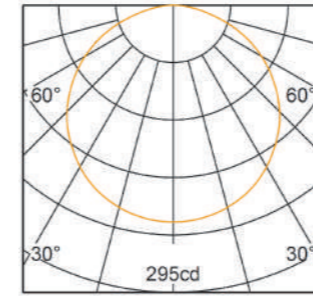

RAL9006 RAL9003

**Light Distribution Curve**

H (m)	E (lx)	D (m)
		120°
1	163	3.46
2	41	6.93
3	18	10.39
4	10	13.86
5	7	17.32

**Dimensions**

**Specifications**

Power Consumption	12W/m	12W/m	12W/m
Luminous Flux	480 lm @4000K		
Color Temperature	2700K/3000K/4000K/5000K/5700K/6500K	RGB	RGBW
Beam Angle (50%Imax)	120°		
Bend Direction	Horizontal		
LED Brand	CREE / NICHIA / OSRAM / LUMILEDS		
Input Voltage	DC24V		
Protection Class IEC	III		
Control	DMX/ ON-OFF		
Finish	White		
Housing	Milky Silicone		
IP Rating	IP65		
Packing	5m/Volume		
Mounting	Bending Buckle		
Operating Temperature	-35° C ~ 60° C (-22° F ~ 122° F)		
Storage Temperature	-40° C ~ 70° C (-40° F ~ 158° F)		
Lifespan	>50,000Hrs(Ta=35° C@L70)		
Certificate	CE / RoHS / EMC		

**Light Distribution Curve**

H (m)	E (lx)	D (m)
		120°
1	224	3.46
2	56	6.93
3	25	10.39
4	14	13.86
5	9	17.32

**Dimensions**

**Specifications**

Power Consumption	12W/m	12W/m	12W/m
Luminous Flux	660 lm @4000K		
Color Temperature	2700K/3000K/4000K/5000K/5700K/6500K	RGB	RGBW
Beam Angle (50%Imax)	120°		
Bend Direction	Vertical		
LED Brand	CREE / NICHIA / OSRAM / LUMILEDS		
Input Voltage	DC24V		
Protection Class IEC	III		
Control	DMX/ ON-OFF		
Finish	White		
Housing	Milky Silicone		
IP Rating	IP65		
Packing	5m/Volume		
Mounting	Bending Buckle		
Operating Temperature	-35° C ~ 60° C (-22° F ~ 122° F)		
Storage Temperature	-40° C ~ 70° C (-40° F ~ 158° F)		
Lifespan	>50,000Hrs(Ta=35° C@L70)		
Certificate	CE / RoHS / EMC		