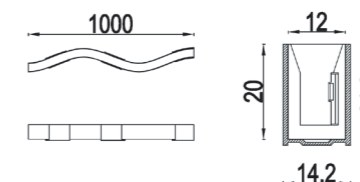

RAL9006 RAL9003

**Light Distribution Curve**

H (m)	E (lx)	D (m)
		120°
1	163	3.46
2	41	6.93
3	18	10.39
4	10	13.86
5	7	17.32

**Dimensions**

**Specifications**

Power Consumption	12W/m	12W/m	12W/m
Luminous Flux	480 lm @4000K		
Color Temperature	2700K/3000K/4000K/5000K/5700K/6500K	RGB	RGBW
Beam Angle (50%Imax)	120°		
Bend Direction	Horizontal		
LED Brand	CREE / NICHIA / OSRAM / LUMILEDS		
Input Voltage	DC24V		
Protection Class IEC	III		
Control	DMX/ ON-OFF		
Finish	White		
Housing	Milky Silicone		
IP Rating	IP65		
Packing	5m/Volume		
Mounting	Bending Buckle		
Operating Temperature	-35° C ~ 60° C (-22° F ~ 122° F)		
Storage Temperature	-40° C ~ 70° C (-40° F ~ 158° F)		
Lifespan	>50,000Hrs(Ta=35° C@L70)		
Certificate	CE / RoHS / EMC		

**Light Distribution Curve**

H (m)	E (lx)	D (m)
		120°
1	224	3.46
2	56	6.93
3	25	10.39
4	14	13.86
5	9	17.32

**Dimensions**

**Specifications**

Power Consumption	12W/m	12W/m	12W/m
Luminous Flux	660 lm @4000K		
Color Temperature	2700K/3000K/4000K/5000K/5700K/6500K	RGB	RGBW
Beam Angle (50%Imax)	120°		
Bend Direction	Vertical		
LED Brand	CREE / NICHIA / OSRAM / LUMILEDS		
Input Voltage	DC24V		
Protection Class IEC	III		
Control	DMX/ ON-OFF		
Finish	White		
Housing	Milky Silicone		
IP Rating	IP65		
Packing	5m/Volume		
Mounting	Bending Buckle		
Operating Temperature	-35° C ~ 60° C (-22° F ~ 122° F)		
Storage Temperature	-40° C ~ 70° C (-40° F ~ 158° F)		
Lifespan	>50,000Hrs(Ta=35° C@L70)		
Certificate	CE / RoHS / EMC		