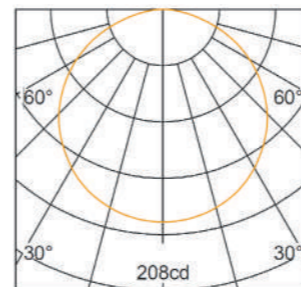

RAL9006 RAL9003

**Light Distribution Curve**

H (m)	E (lx)	D (m)
		120°
1	163	3.46
2	41	6.93
3	18	10.39
4	10	13.86
5	7	17.32

**Dimensions**

**Specifications**

Power Consumption	12W/m	12W/m	12W/m
Luminous Flux	480 lm @4000K		
Color Temperature	2700K/3000K/4000K/5000K/5700K/6500K	RGB	RGBW
Beam Angle (50%Imax)	120°		
Bend Direction	Horizontal		
LED Brand	CREE / NICHIA / OSRAM / LUMILEDS		
Input Voltage	DC24V		
Protection Class IEC	III		
Control	DMX/ ON-OFF		
Finish	White		
Housing	Milky Silicone		
IP Rating	IP65		
Packing	5m/Volume		
Mounting	Bending Buckle		
Operating Temperature	-35° C ~ 60° C (-22° F ~ 122° F)		
Storage Temperature	-40° C ~ 70° C (-40° F ~ 158° F)		
Lifespan	>50,000Hrs(Ta=35° C@L70)		
Certificate	CE / RoHS / EMC		

**Light Distribution Curve**

H (m)	E (lx)	D (m)
		120°
1	224	3.46
2	56	6.93
3	25	10.39
4	14	13.86
5	9	17.32

**Dimensions**

**Specifications**

Power Consumption	12W/m	12W/m	12W/m
Luminous Flux	660 lm @4000K		
Color Temperature	2700K/3000K/4000K/5000K/5700K/6500K	RGB	RGBW
Beam Angle (50%Imax)	120°		
Bend Direction	Vertical		
LED Brand	CREE / NICHIA / OSRAM / LUMILEDS		
Input Voltage	DC24V		
Protection Class IEC	III		
Control	DMX/ ON-OFF		
Finish	White		
Housing	Milky Silicone		
IP Rating	IP65		
Packing	5m/Volume		
Mounting	Bending Buckle		
Operating Temperature	-35° C ~ 60° C (-22° F ~ 122° F)		
Storage Temperature	-40° C ~ 70° C (-40° F ~ 158° F)		
Lifespan	>50,000Hrs(Ta=35° C@L70)		
Certificate	CE / RoHS / EMC		