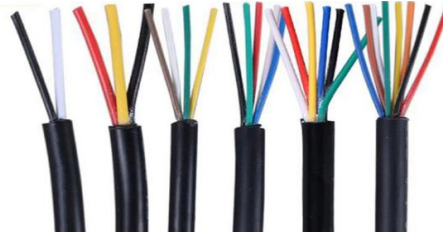

LightFEEL

Multi-core Insulated PVC power cable

Order Code	AL-PVC-2PIN-22	AL-PVC-2PIN-20	AL-PVC-2PIN-18	AL-PVC-3PIN-22	AL-PVC-3PIN-20	AL-PVC-3PIN-18	AL-PVC-4PIN-22	AL-PVC-4PIN-20	AL-PVC-4PIN-18	AL-PVC-5PIN-22	AL-PVC-5PIN-20	AL-PVC-5PIN-18	AL-PVC-6PIN-22	AL-PVC-6PIN-20	AL-PVC-6PIN-18
Style/Type:	2464 AWM	2464 AWM	2464 AWM	2464 AWM	2464 AWM	2464 AWM	2464 AWM	2464 AWM	2464 AWM	2464 AWM	2464 AWM	2464 AWM	2464 AWM	2464 AWM	2464 AWM
Rated Voltage:	300V	300V	300V	300V	300V	300V	300V	300V	300V	300V	300V	300V	300V	300V	300V
Wire Gauge:	22AWG	20AWG	18AWG	22AWG	20AWG	18AWG	22AWG	20AWG	18AWG	22AWG	20AWG	18AWG	22AWG	20AWG	18AWG
Conductor Material:	bare copper	bare copper	bare copper	bare copper	bare copper	bare copper	bare copper	bare copper	bare copper	bare copper	bare copper	bare copper	bare copper	bare copper	bare copper
Cross Sectional Area:	0.3mm²	0.5mm²	0.75mm²	0.3mm²	0.5mm²	0.75mm²	0.3mm²	0.5mm²	0.75mm²	0.3mm²	0.5mm²	0.75mm²	0.3mm²	0.5mm²	0.75mm²
Outer Diameter:	4.2mm	4.6mm	5.2mm	4.4mm	4.8mm	5.5mm	4.7mm	5.2mm	6.0mm	5.5mm	6.5mm	7.3mm	5.8mm	6.9mm	7.8mm
Number of Cores:	2	2	2	3	3	3	4	4	4	5	5	5	6	6	6
Core strands:	17/0.16TS	21/0.178TS	34/0.178TS	17/0.16TS	21/0.178TS	34/0.178TS	17/0.16TS	21/0.178TS	34/0.178TS	17/0.16TS	21/0.178TS	34/0.178TS	17/0.16TS	21/0.178TS	34/0.178TS
Insulation Material:	PVC	PVC	PVC	PVC	PVC	PVC	PVC	PVC	PVC	PVC	PVC	PVC	PVC	PVC	PVC
Rated Temperature:	{ -20°C - 80°C }	{ -20°C - 80°C }	{ -20°C - 80°C }	{ -20°C - 80°C }	{ -20°C - 80°C }	{ -20°C - 80°C }	{ -20°C - 80°C }	{ -20°C - 80°C }	{ -20°C - 80°C }	{ -20°C - 80°C }	{ -20°C - 80°C }	{ -20°C - 80°C }	{ -20°C - 80°C }	{ -20°C - 80°C }	{ -20°C - 80°C }
Core Color:	Red+Black/Blue+Brown / Other customized colors	Red+Black/Blue+Brown / Other customized colors	Red+Black/Blue+Brown / Other customized colors	Brown+White+Yellow / Other customized colors	Brown+White+Yellow / Other customized colors	Brown+White+Yellow / Other customized colors	Red+Green+Blue+Black / Other customized colors	Red+Green+Blue+Black / Other customized colors	Red+Green+Blue+Black / Other customized colors	Red+Green+Blue+White+Black / Other customized colors	Red+Green+Blue+White+Black / Other customized colors	Red+Green+Blue+White+Black / Other customized colors	Red+Green+Blue+White+Yellow+Black / Other customized colors	Red+Green+Blue+White+Yellow+Black / Other customized colors	Red+Green+Blue+White+Yellow+Black / Other customized colors
Outside PVC Color	Black/White/Other customized colors	Black/White/Other customized colors	Black/White/Other customized colors	Black/White/Other customized colors	Black/White/Other customized colors	Black/White/Other customized colors	Black/White/Other customized colors	Black/White/Other customized colors	Black/White/Other customized colors	Black/White/Other customized colors	Black/White/Other customized colors	Black/White/Other customized colors	Black/White/Other customized colors	Black/White/Other customized colors	Black/White/Other customized colors
Standard Package:	300m/roll	300m/roll	100m/roll	200m/roll	200m/roll	100m/roll	200m/roll	200m/roll	100m/roll	200m/roll	100m/roll	100m/roll	200m/roll	100m/roll	100m/roll
Compliance/Certifications:	UL	UL	UL	UL	UL	UL	UL	UL	UL	UL	UL	UL	UL	UL	UL
Applications:	LED lightings, Computer and office equipment, Household appliances, etc	LED lightings, Computer and office equipment, Household appliances, etc	LED lightings, Computer and office equipment, Household appliances, etc	LED lightings, Computer and office equipment, Household appliances, etc	LED lightings, Computer and office equipment, Household appliances, etc	LED lightings, Computer and office equipment, Household appliances, etc	LED lightings, Computer and office equipment, Household appliances, etc	LED lightings, Computer and office equipment, Household appliances, etc	LED lightings, Computer and office equipment, Household appliances, etc	LED lightings, Computer and office equipment, Household appliances, etc	LED lightings, Computer and office equipment, Household appliances, etc	LED lightings, Computer and office equipment, Household appliances, etc	LED lightings, Computer and office equipment, Household appliances, etc	LED lightings, Computer and office equipment, Household appliances, etc	LED lightings, Computer and office equipment, Household appliances, etc